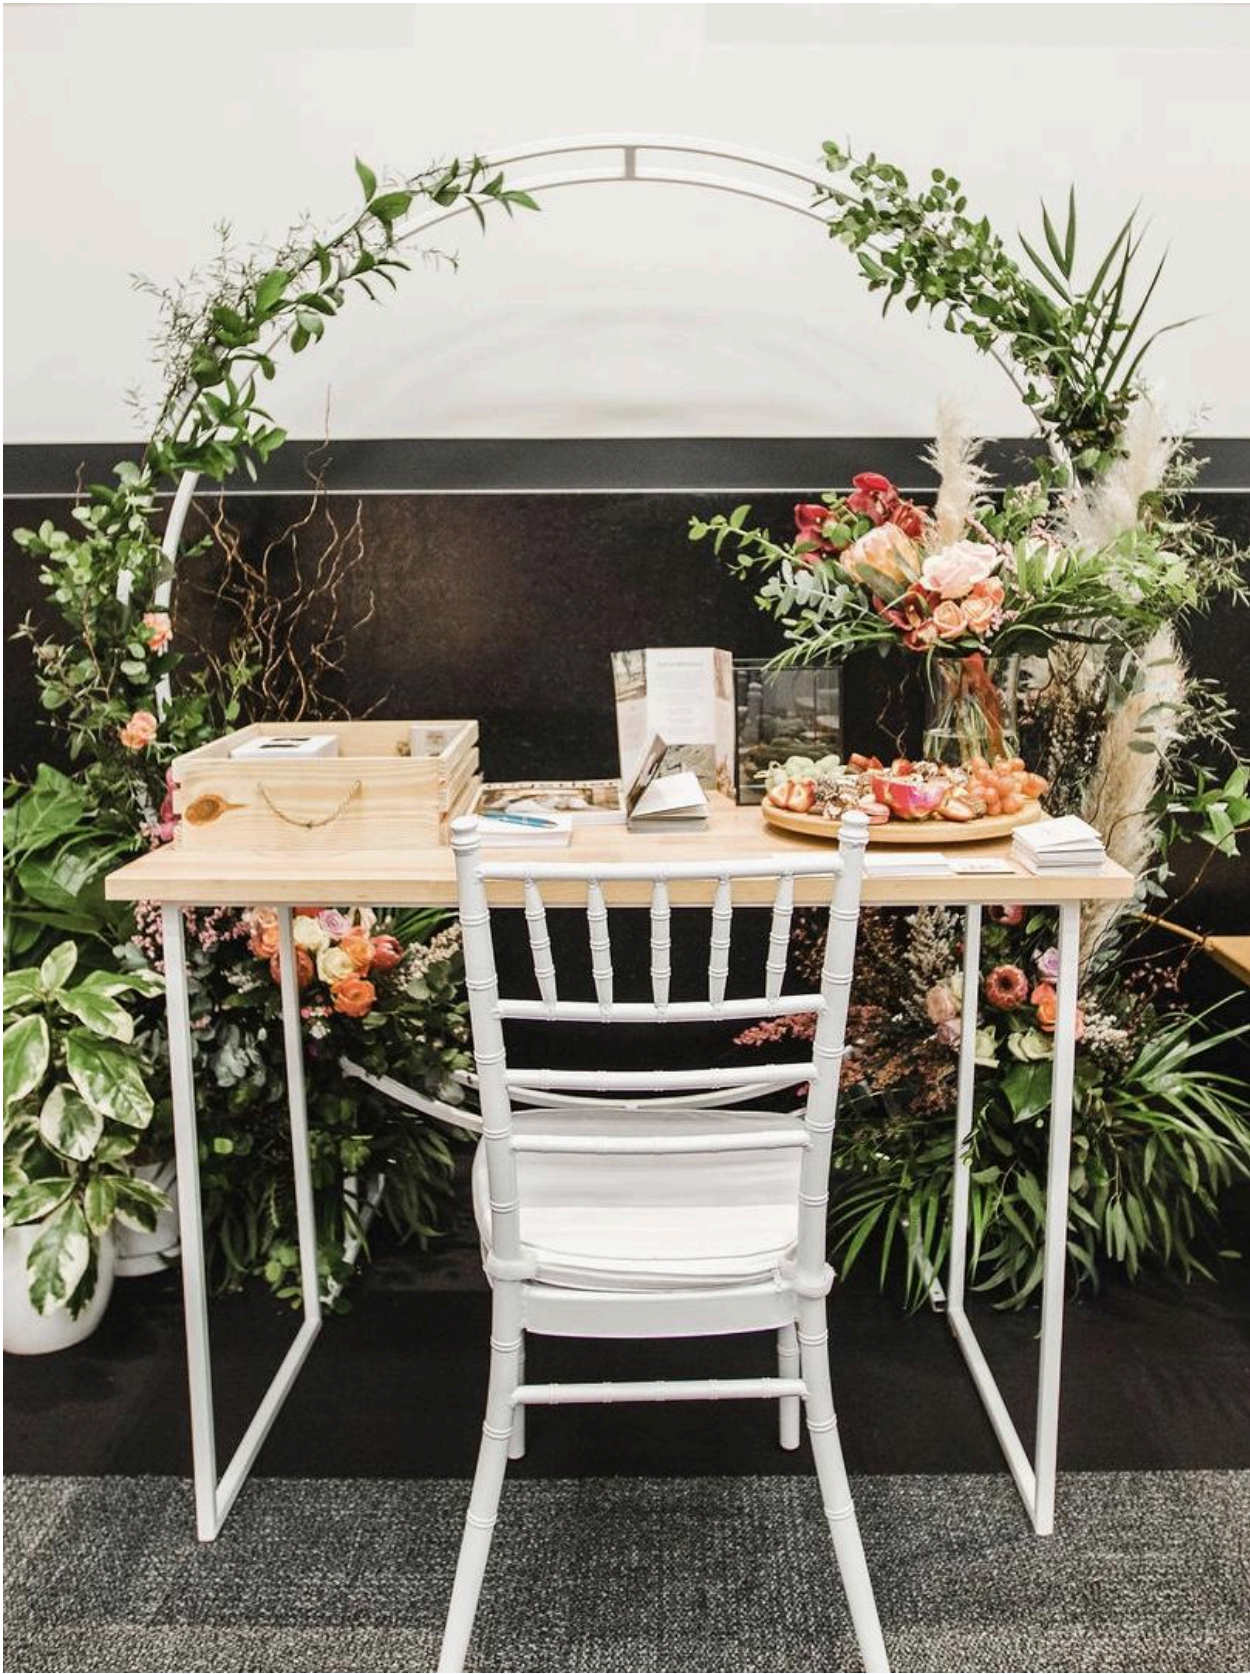

Signing Table

$20.00

Chair not available