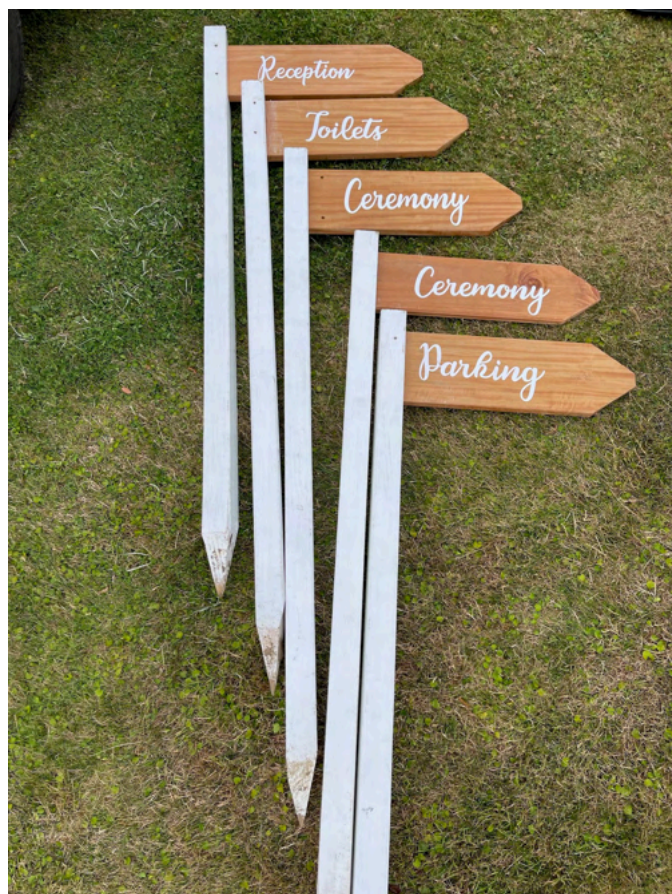

## White Metal Hanging Sign

\$35 | White metal | Perfect for hanging your: Welcome sign, seating chart, order of events and more

Does not come with straps (ribbon works well)  
Does not come with signage

## Directional Signage

\$10 per sign

1x reception

1x toilets

2x ceremony

1x parking

Signing Table

\$20.00