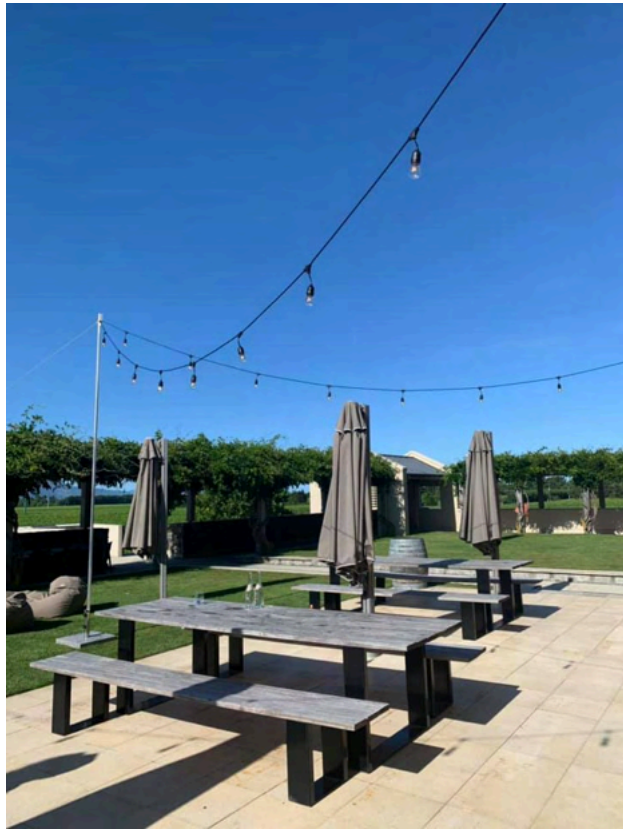

Festoon Lighting

$30.00 per 10 m

Rigging pole with metal peg (grass only) $15.00 each