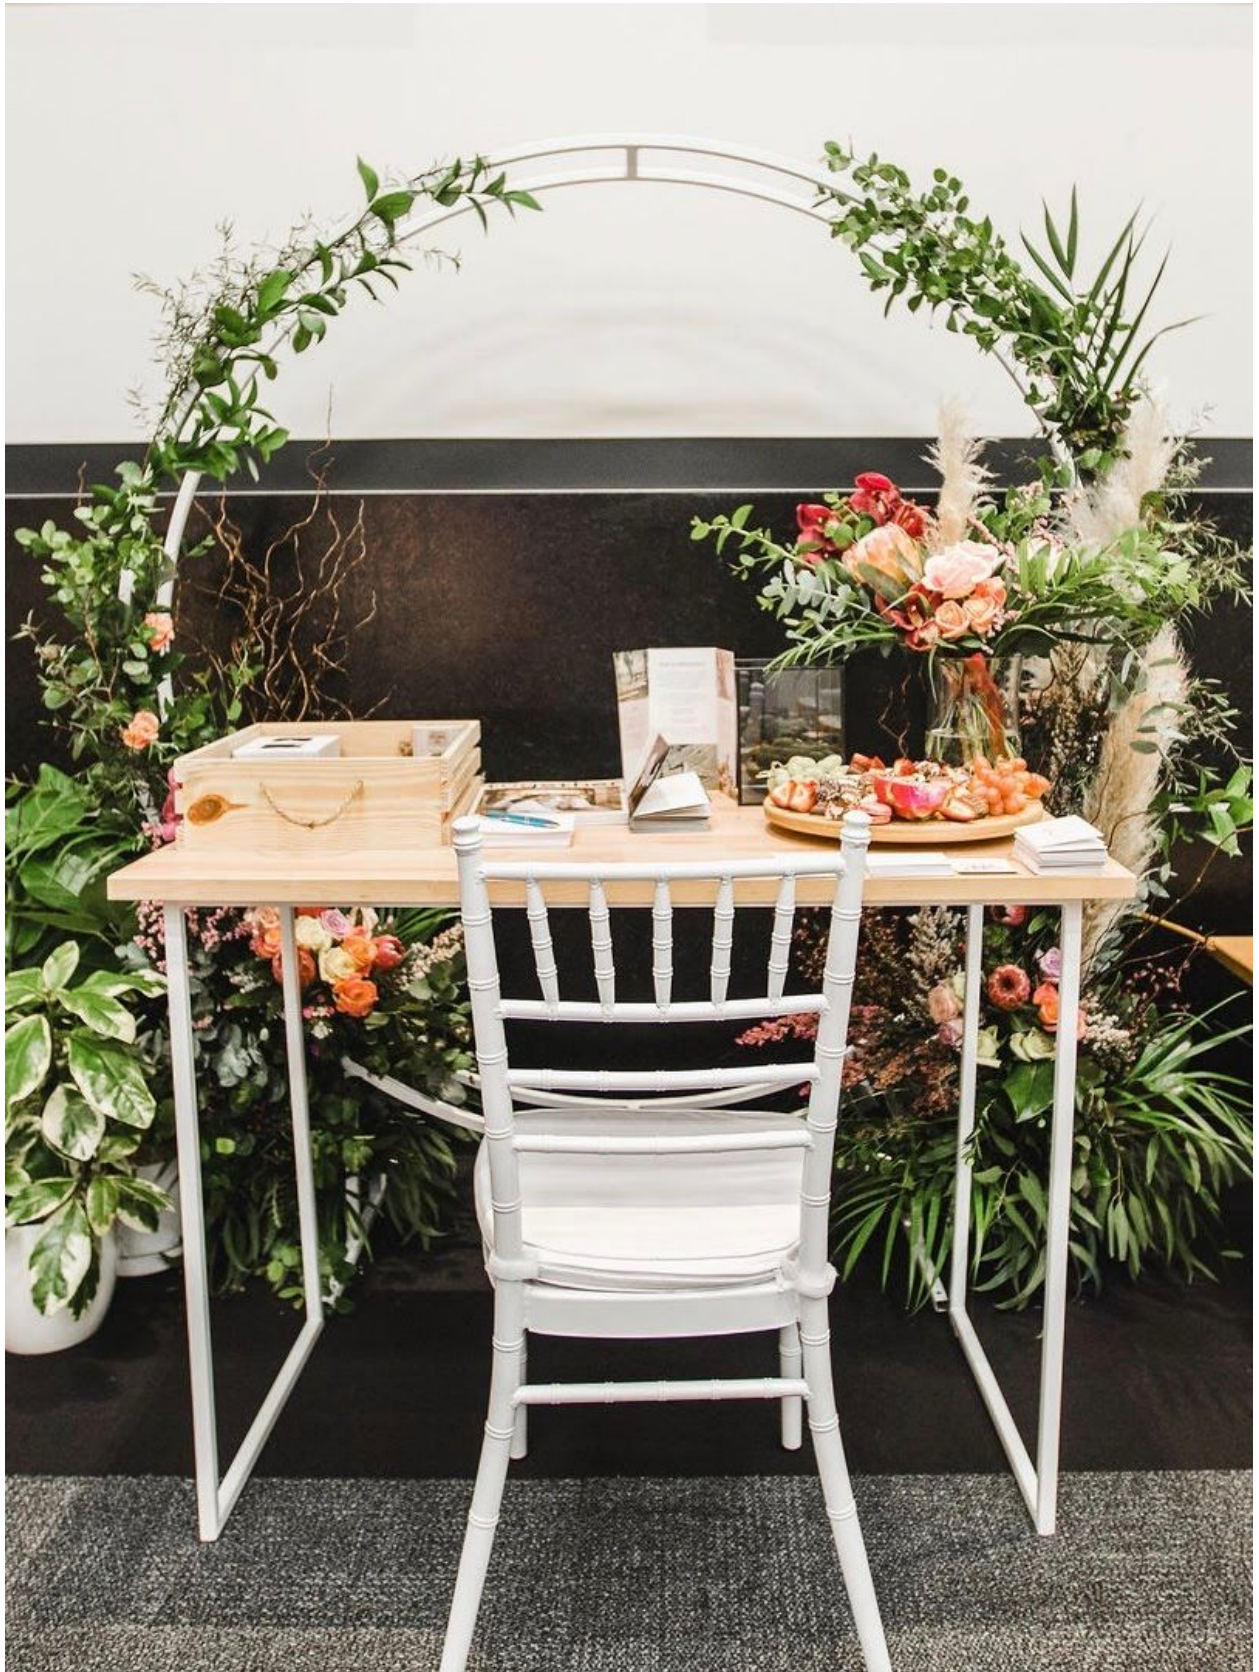

SIGNAGE

Large Wooden Easel
\$20.00

Medium Wooden Easel
\$15.00 | Great for seating plans, bar menus etc.

Black Metal Easel
\$15.00

Black Metal Hanging Sign

\$30 | Black metal | Perfect for hanging your: Welcome sign, seating chart, order of events and more