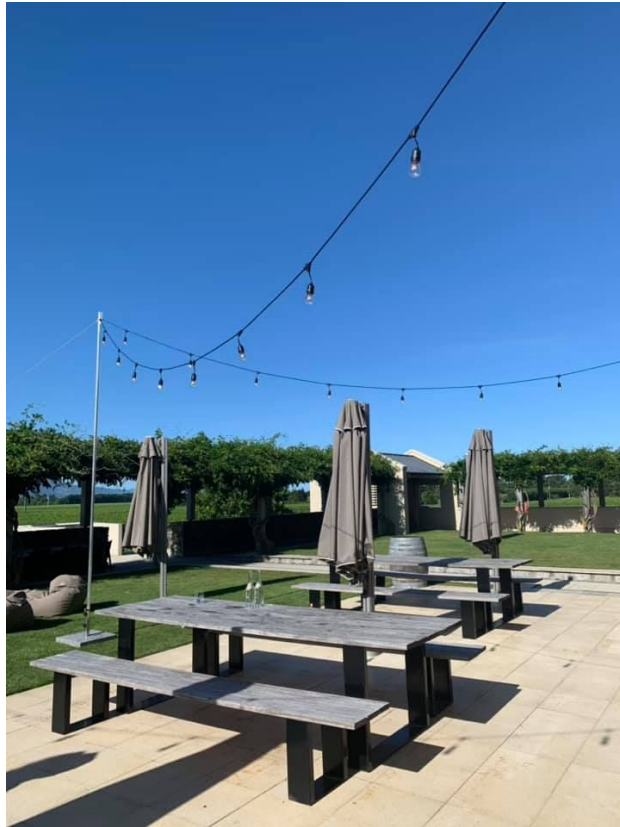

Festoon Lighting

Finishing Romantic Touches | $30.00 per 10 m |

Concrete: Rigging pole with granite base $15.00 each

Grass: Rigging pole with metal peg $15.00 each